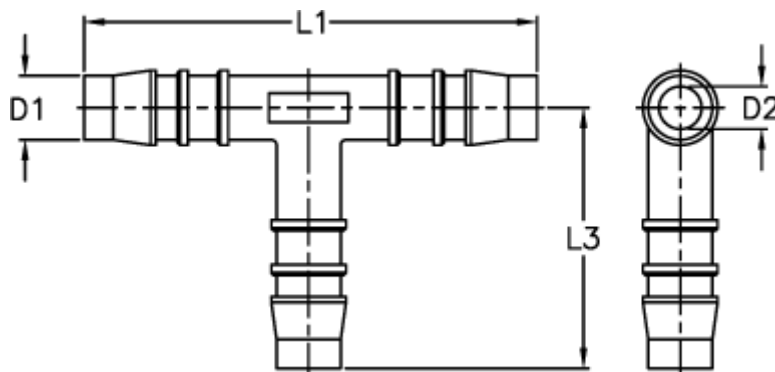

Article number: 027608900003

Description: Norma hose coupling TS 3

## Measures

---

D1 = 3

D2 = 2.5

L1 = 25.0

L3 = 12.5